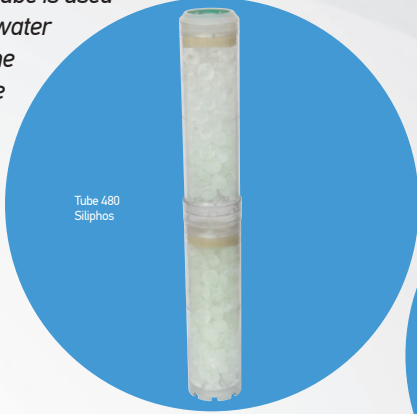

Bu kartuş sudaki partikülleri ve kum taneciklerini filtre eder. Ayrıca bu kartuşun gözeneklerinin genişliğine göre 50 Micron ve 100 Micron olmak üzere iki çeşidi vardır.

Kartuşun gözenekleri tıkanıp zaman çıkartılarak temizlenip tekrar kullanılabilir.

KOD 430

FİLTRE KABLARI 15" FİLTRE KABLARI

FILTER HOUSING

20" FILTER HOUSING

CODE 600

PLACE OF USING

- Auto washing systems
- Input of hydrophore
- Drop irrigation systems
- Diesel oil

There are five types of these filters as being ¾" - 1" - 1 ¼" - 1 ½" and 2" input and output. There is a washable cartridge named code of 480 Y in this filter cape. This cartridge filtrates particulates and sand micelles in water. There are two types of these cartridges as being 50 microns and 100 microns according to wide of its pores. This cartridge can be reused by removing and cleaning when its pores has been bunged up.

480 siliphos filled tube, 480 resin filled tube and 480 active carbon filled tube can be placed into these filters according to wish. 480 siliphos filled tube is used to prevent caustic lime adhering to the fitting. 480 active carbon filled tube is used to prevent odor in water. 480 resin filled tube is used to smooth water and keep the caustic lime in it.