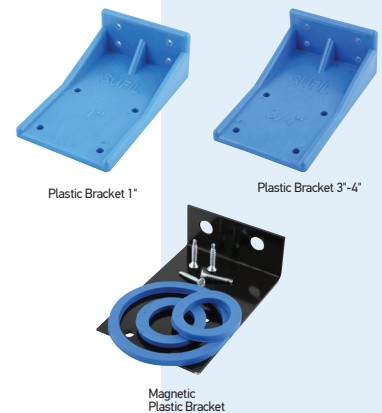

PRODUCT NAME	PRODUCT FEATURE	PRICE
Plastic Bracket	3/4"	€3,50
Plastic Bracket	1"	€3,50
Metal Bracket	3/4" - 1"	€5,00
Siliphos (kg)		€42,00
Kalsiphos (kg)		€32,50
Antiscalant (kg)		€30,00
Active Carbon (kg)		€17,50
Resin / Reçine (kg)		€15,00